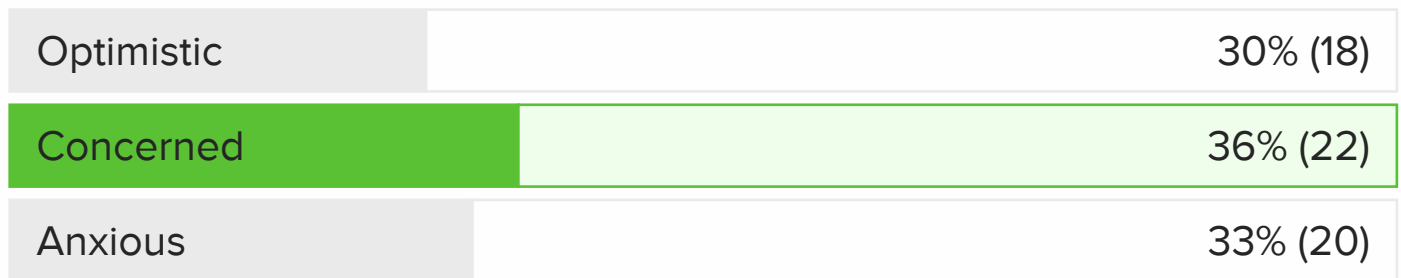

Career Chat Hour

August 06, 2020 12:00 PM

00:02 pm (1 mins)

What degree are you currently pursuing?

TOTAL VOTES 54

00:03 pm (0 mins)

What term best describes how you feel about the fall virtual career fairs?