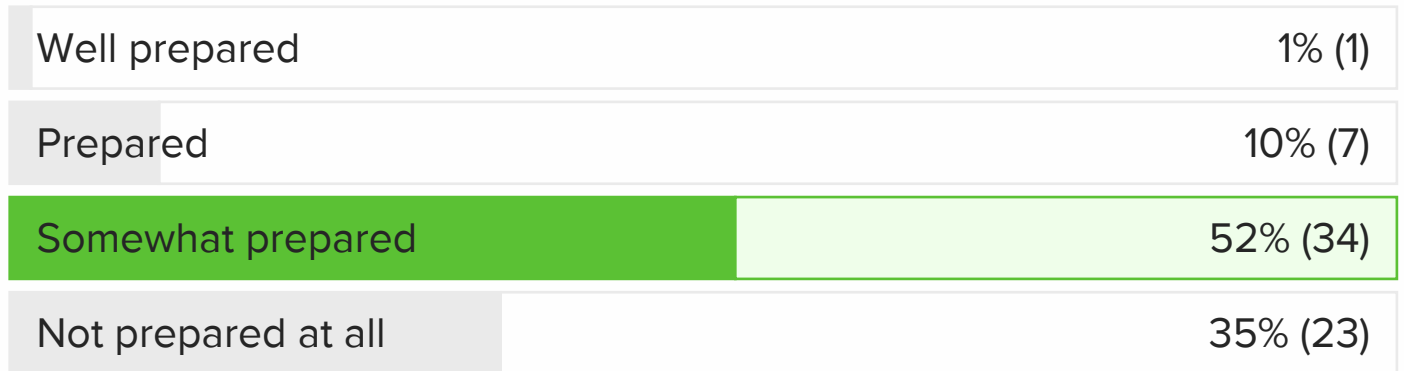

00:04 pm (1 mins)

How prepared do you think you are to engage with employers virtually?

TOTAL VOTES 65