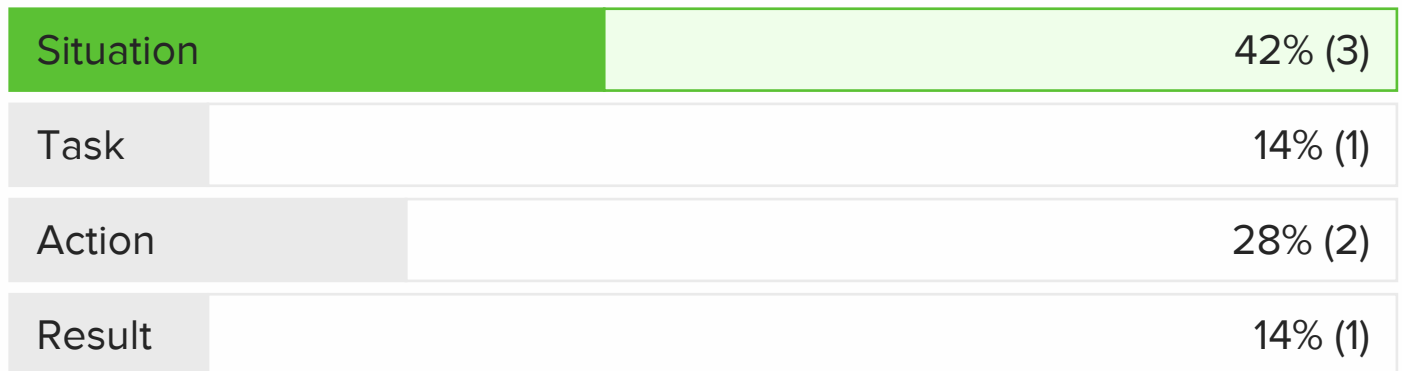

TOTAL VOTES 7

00:08 pm (0 mins)

Have you done Behavioral interviews before?

Yes	40% (2)
Not sure	0% (0)
No	60% (3)

TOTAL VOTES 5

00:16 pm (0 mins)

Which of the STAR format points do you have most trouble answering?

TOTAL VOTES 7

00:09 pm (0 mins)

What position will you be interviewing for?

TOTAL VOTES 6

00:07 pm (0 mins)

What is your current enrollment status?

Undergrad First Year	14% (1)
Undergrad Second Year	0% (0)
Undergrad Third Year	14% (1)
Undergrad Fourth Year and More	14% (1)
<b>Masters</b>	<b>28% (2)</b>
Ph.D.	28% (2)