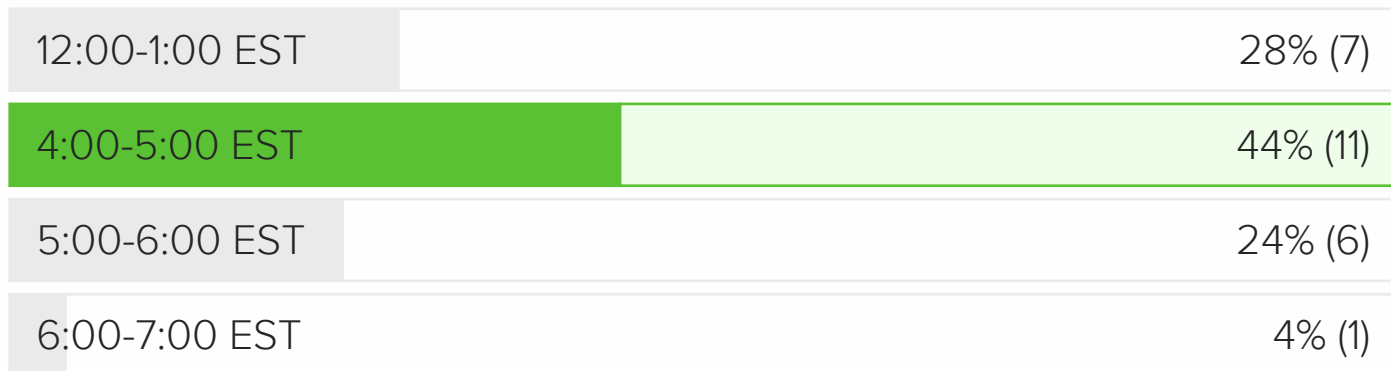

04:09 pm (1 mins)

What would be your preferred timing for the Employer Insight Series?

TOTAL VOTES 25