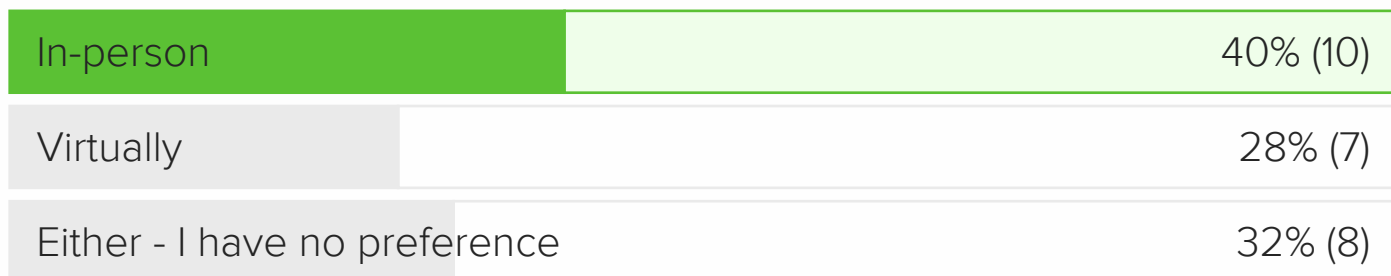

Employer Insight Series

June 11, 2020 16:00 PM

04:04 pm (2 mins)

Based on current information, how would you prefer to conduct career advising appointments this Fall?

TOTAL VOTES 25

04:07 pm (1 mins)

Based on current information, how would you prefer to participate in career workshops this Fall?