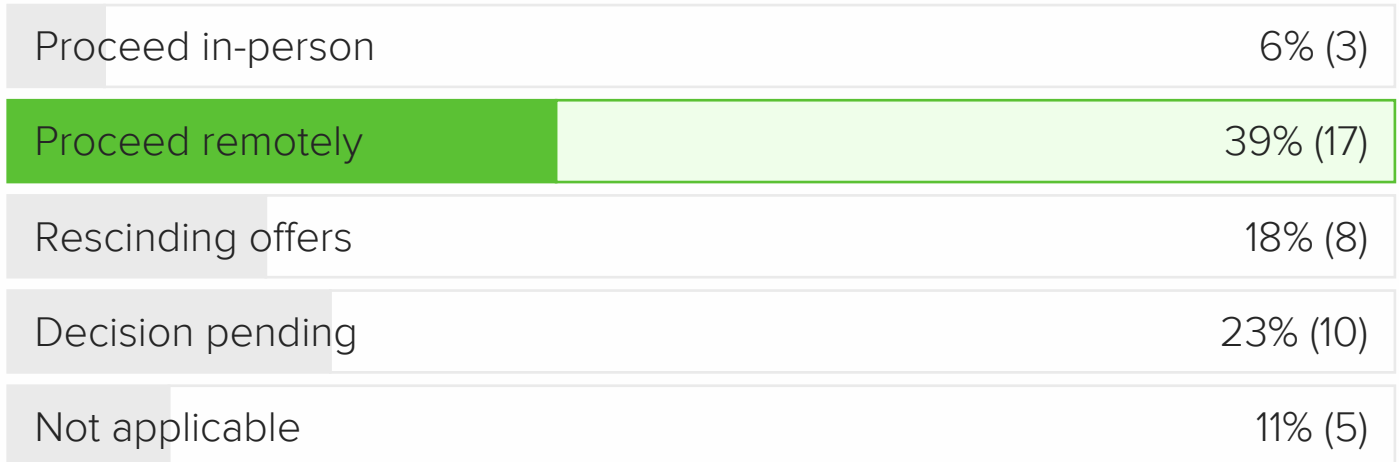

Georgia Tech: Employer Town Hall

April 24, 2020 12:00 PM

00:02 pm (2 mins)

What is your current plan for summer 2020 internships?

TOTAL VOTES 43

00:06 pm (2 mins)

If you have rescinded offers, what was the largest contributing factor in your decision?