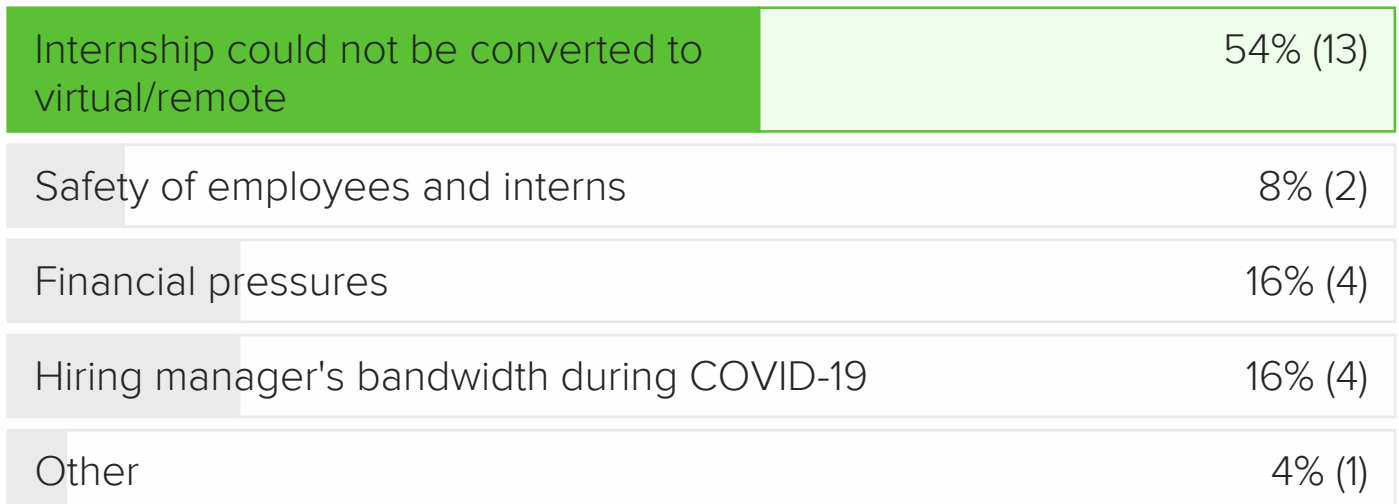

Georgia Tech: Employer Town Hall

April 24, 2020 12:00 PM

00:02 pm (2 mins)

What is your current plan for summer 2020 internships?

TOTAL VOTES 43

00:06 pm (2 mins)

If you have rescinded offers, what was the largest contributing factor in your decision?