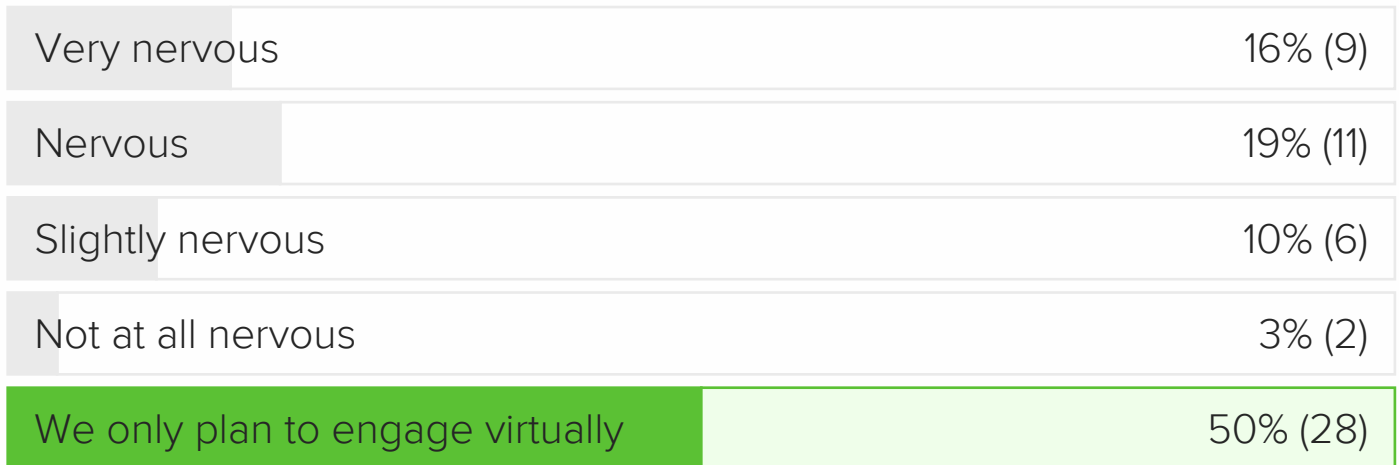

Georgia Tech: Employer Town Hall

July 10, 2020 12:00 PM

00:03 pm (2 mins)

What term best describes how you feel about the Fall 2020 recruiting season?

TOTAL VOTES 53

00:06 pm (1 mins)

Even though the GT Career Center has moved all recruiting virtual for the Fall, other campuses may allow for in-person recruiting. How nervous are you about returning to campuses in-person this Fall?