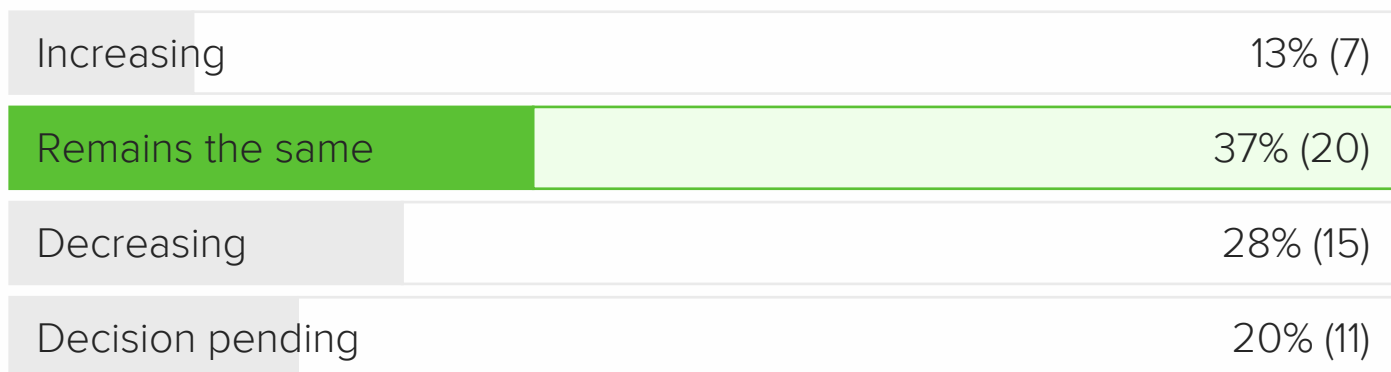

00:08 pm (2 mins)

What is your current hiring outlook for Fall 2020 recruiting?