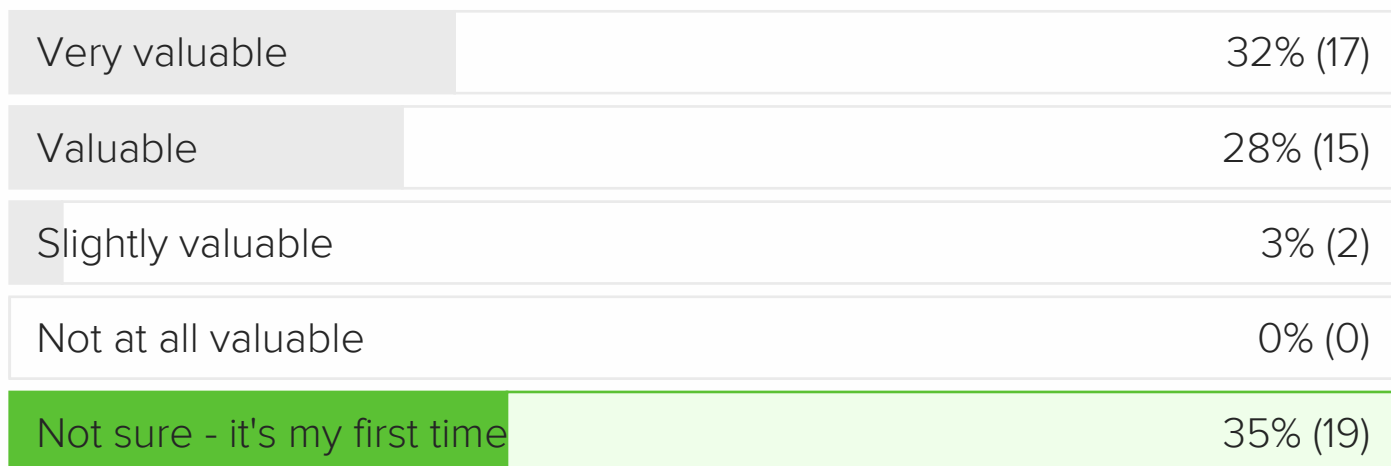

TOTAL VOTES 56

00:08 pm (2 mins)

What is your current hiring outlook for Fall 2020 recruiting?

TOTAL VOTES 53

00:11 pm (1 mins)

How would you rate the value of the Virtual Employer Town Hall sessions?

TOTAL VOTES 53