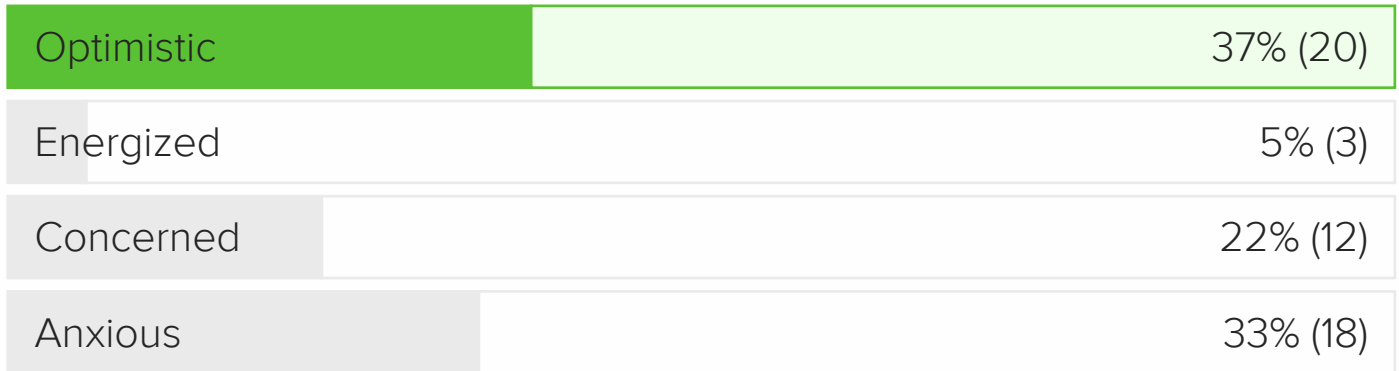

Georgia Tech: Employer Town Hall

July 10, 2020 12:00 PM

00:03 pm (2 mins)

What term best describes how you feel about the Fall 2020 recruiting season?

TOTAL VOTES 53

00:06 pm (1 mins)

Even though the GT Career Center has moved all recruiting virtual for the Fall, other campuses may allow for in-person recruiting. How nervous are you about returning to campuses in-person this Fall?