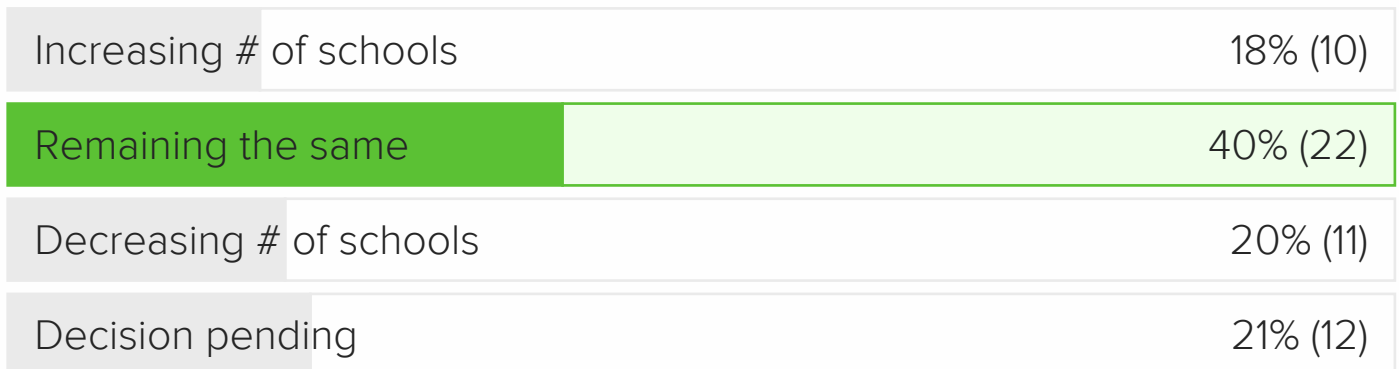

Georgia Tech: Employer Town Hall

June 26, 2020 12:00 PM

00:02 pm (3 mins)

What is your current hiring outlook for Fall 2020 recruiting?

TOTAL VOTES 56

00:06 pm (1 mins)

Will you be making any changes to the number of schools you recruit from this Fall?