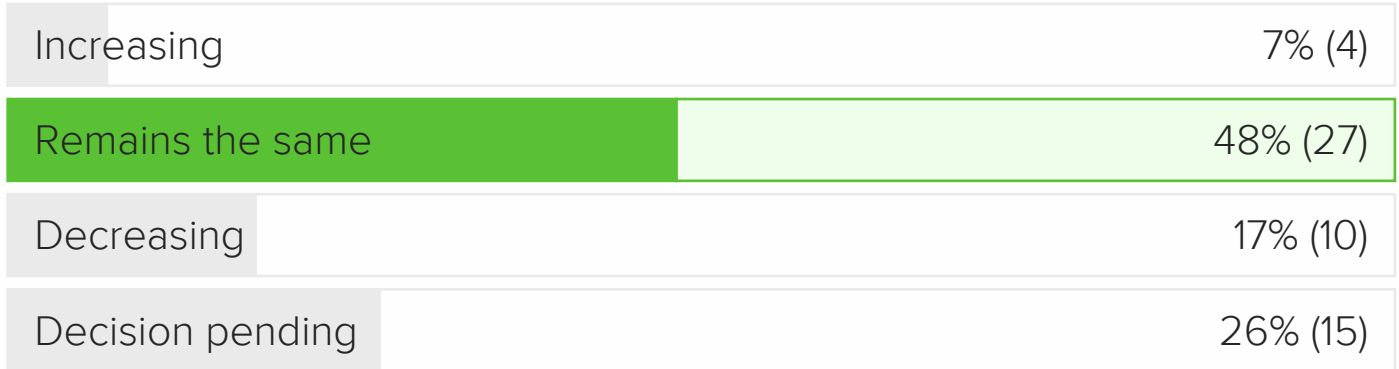

Georgia Tech: Employer Town Hall

June 26, 2020 12:00 PM

00:02 pm (3 mins)

What is your current hiring outlook for Fall 2020 recruiting?

TOTAL VOTES 56

00:06 pm (1 mins)

Will you be making any changes to the number of schools you recruit from this Fall?