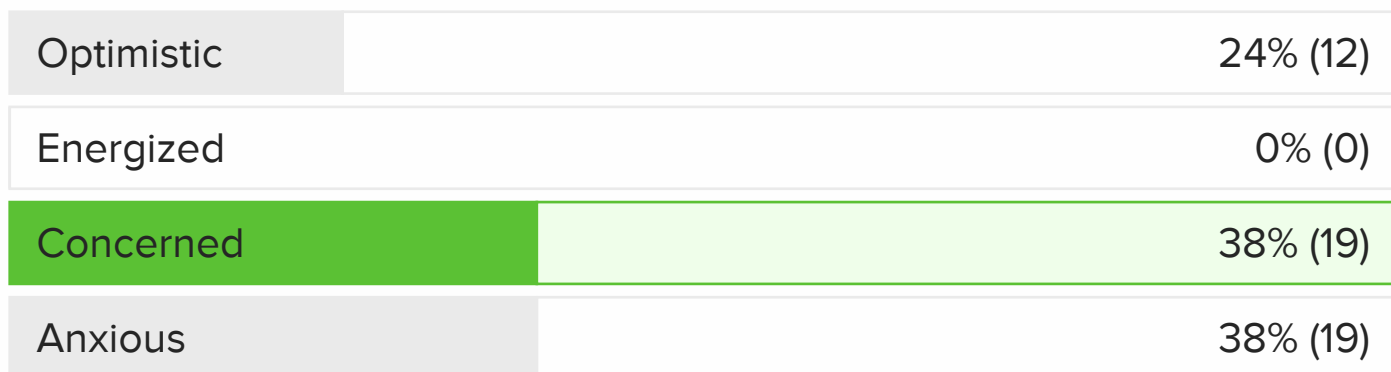

00:07 pm (1 mins)

What terms best describes how you feel about the Fall 2020 semester?