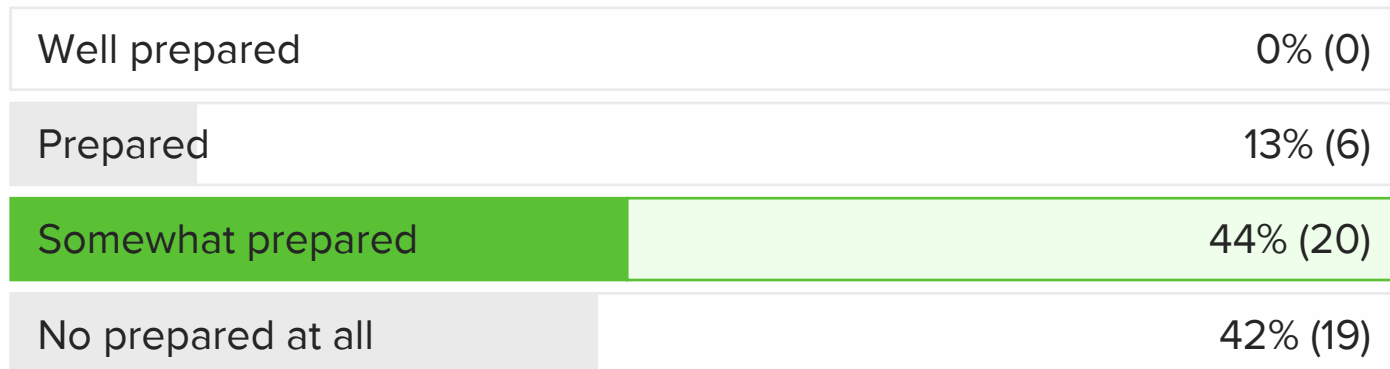

Career Chat Hour

July 16, 2020 12:00 PM

00:08 pm (1 mins)

How prepared do you think you are to engage with employers virtually?

TOTAL VOTES 45

00:05 pm (1 mins)

What degree are you currently pursuing?

TOTAL VOTES 54