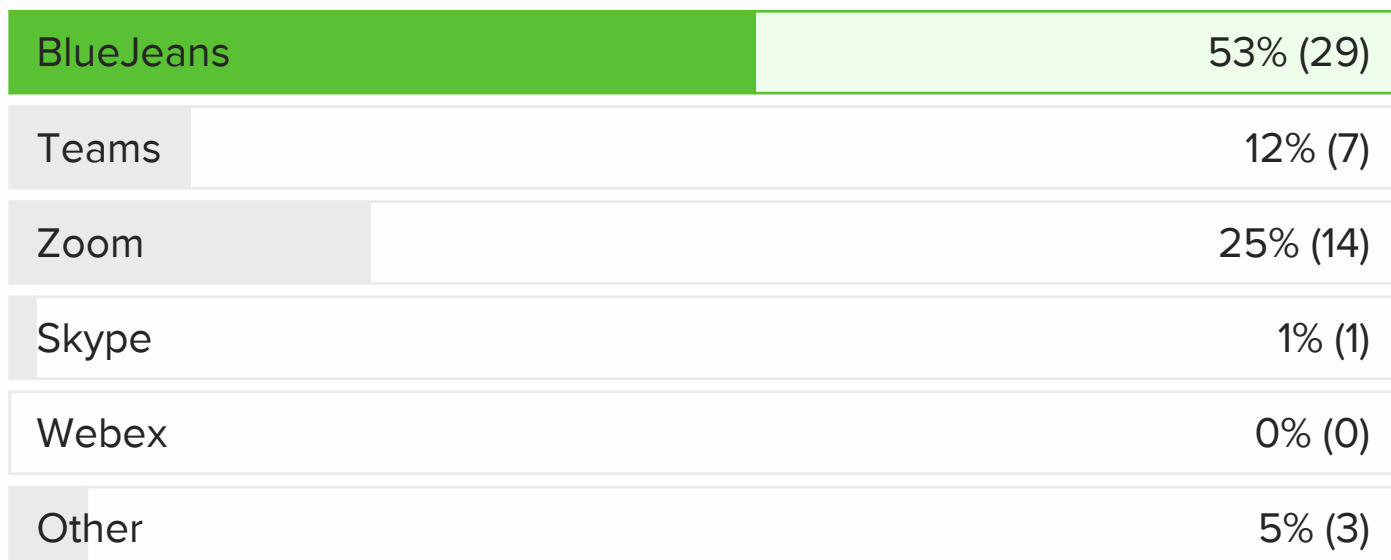

00:07 pm (1 mins)

What terms best describes how you feel about the Fall 2020 semester?

TOTAL VOTES 50

00:10 pm (1 mins)

Which platform have you used most frequently in your virtual engagements?

TOTAL VOTES 54

00:12 pm (1 mins)

Have you participated in any of the following virtually?

TOTAL VOTES 32