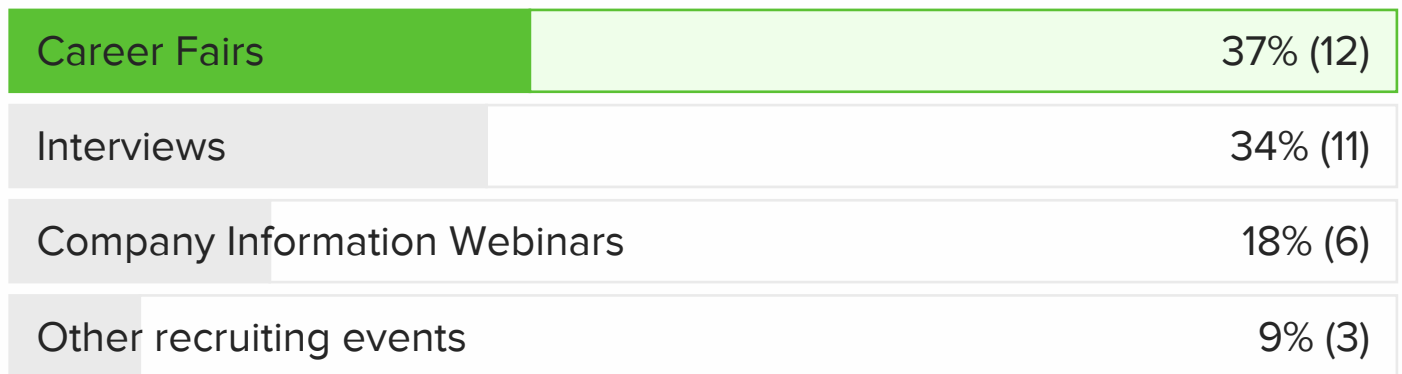

00:07 pm (1 mins)

What terms best describes how you feel about the Fall 2020 semester?

TOTAL VOTES 50

00:10 pm (1 mins)

Which platform have you used most frequently in your virtual engagements?

TOTAL VOTES 54

00:12 pm (1 mins)

Have you participated in any of the following virtually?

TOTAL VOTES 32