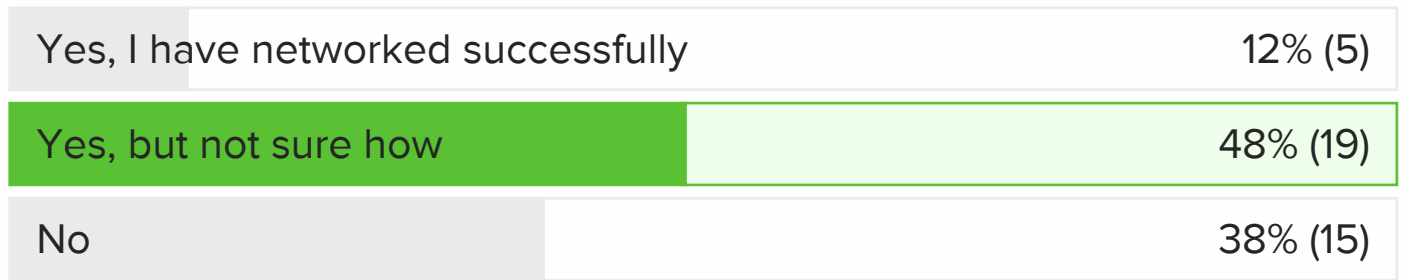

00:09 pm (1 mins)

Have you tried to network on LinkedIn?

TOTAL VOTES 39