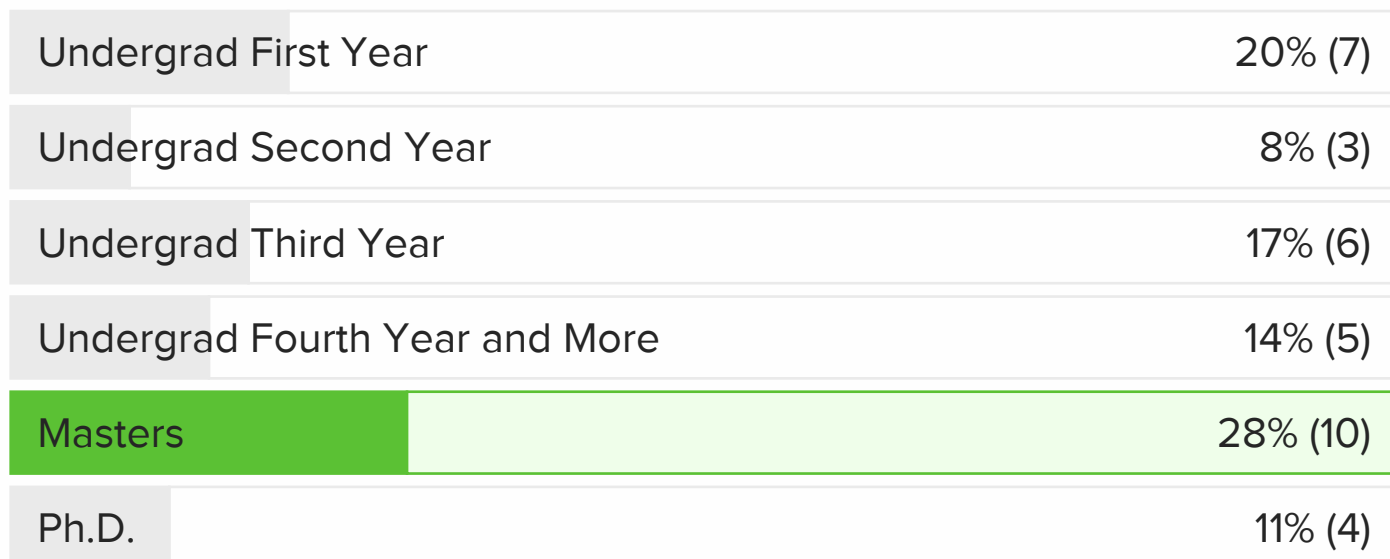

## Career Chat Hour

October 15, 2020 12:00 PM

00:03 pm (1 mins)

What is your current enrollment status?

TOTAL VOTES 35

00:07 pm (1 mins)

How often do you check your LinkedIn?

TOTAL VOTES 39