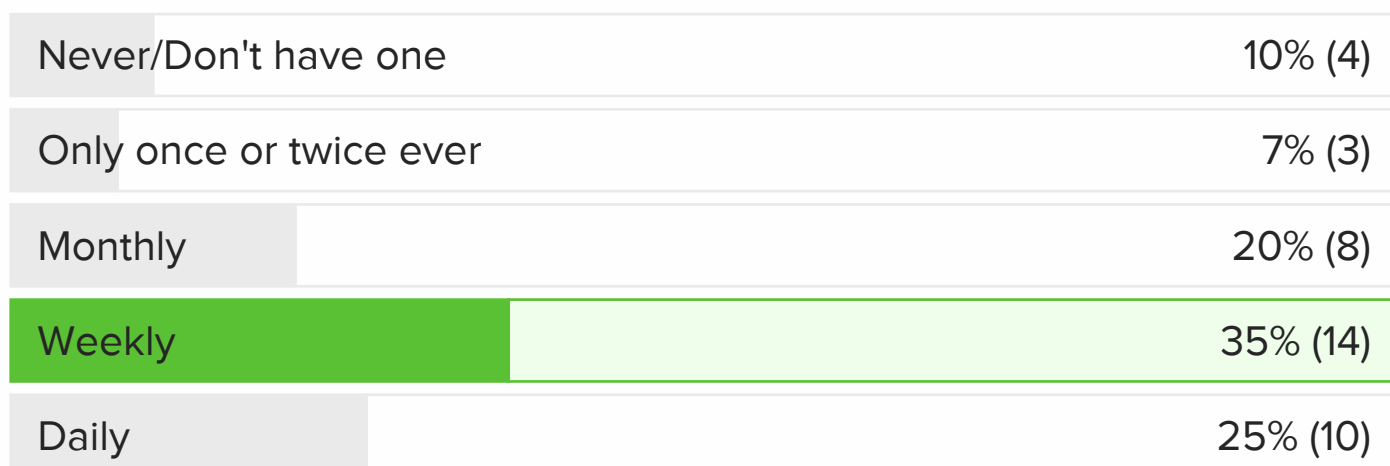

## Career Chat Hour

October 15, 2020 12:00 PM

00:03 pm (1 mins)

What is your current enrollment status?

TOTAL VOTES 35

00:07 pm (1 mins)

How often do you check your LinkedIn?

TOTAL VOTES 39