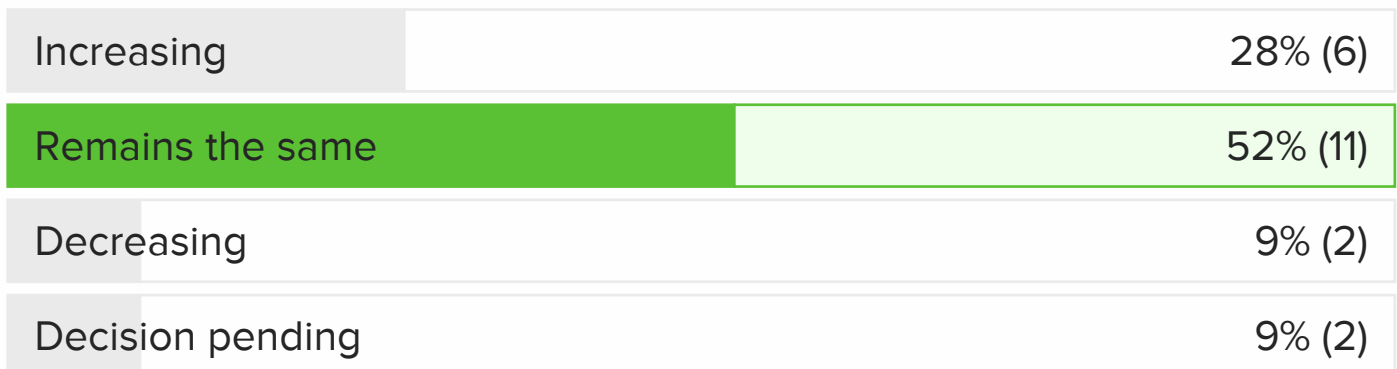

# Georgia Tech: Employer Town Hall

September 18, 2020 12:00 PM

00:10 pm (1 mins)

How prepared do you feel to use CareerEco at the All-Majors Career Fair?

TOTAL VOTES 22

00:04 pm (2 mins)

What is your current hiring outlook for Fall 2020 recruiting?