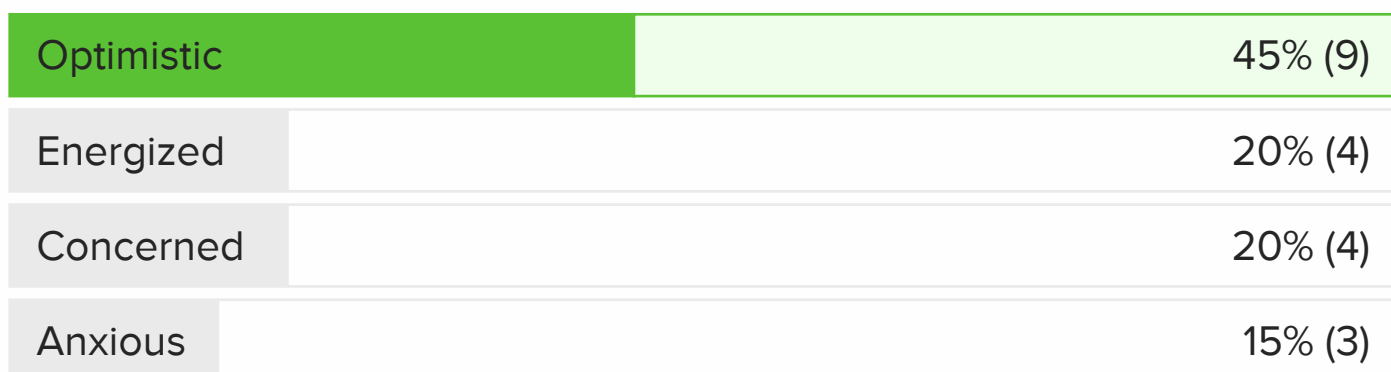

TOTAL VOTES 21

00:09 pm (1 mins)

Will you be making any changes to the number of schools you recruit from this Fall?

TOTAL VOTES 23

00:06 pm (1 mins)

What term best describes how you feel about the Fall 2020 recruiting season?