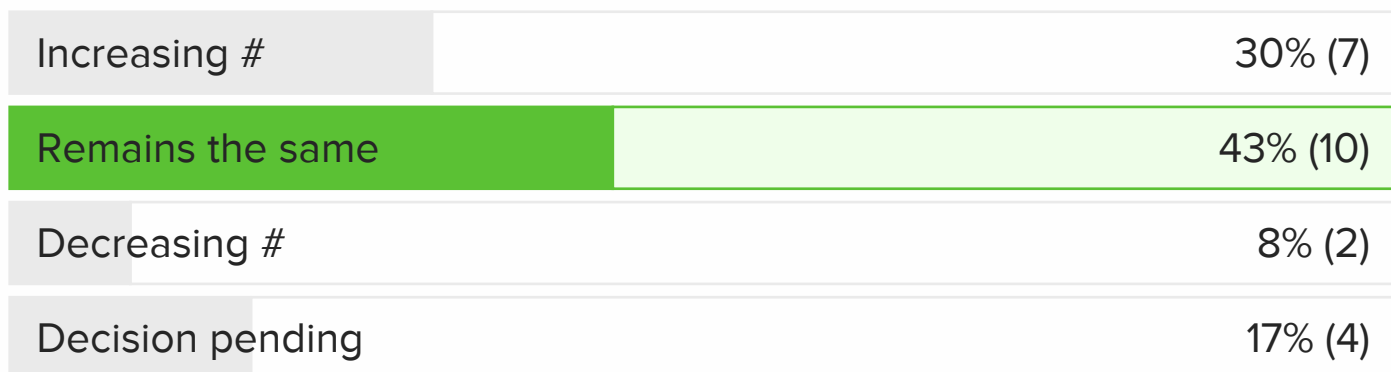

00:09 pm (1 mins)

Will you be making any changes to the number of schools you recruit from this Fall?